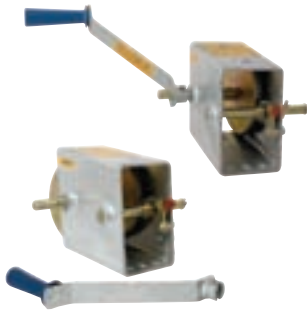

B. Economy Model:

- Minimum Breaking Load 4,400 kgs

Product Code	Colour	Model
09996000	Fluoro Green	Heavy Duty
09996010	Yellow	Heavy Duty
09996015	Red	Heavy Duty
09996020	Royal Blue	Heavy Duty
09996040	Fluoro Pink	Heavy Duty
09996025	White	Economy

TRAILER WINCHES (NZ MANUFACTURE)

Product Code	Ratio/Max Pull (kg)	Description
02046011		Small, Robust, Zinc Plated, Ideal for small craft
02046031	3:1/450	Small, robust, Zinc plated, gear driven recommended for light boats up to 14ft
	5:1/750	Heavy duty, twin ratio gearing, Ideal for larger craft
02046151	15:1/1650	Extra heavy duty, Ideal for larger craft

TRAILER WINCH STRAPS

25 mm Webbing Width

- Heavy duty 1,500 kg Polyester webbing
- Stainless steel 'S' hook one end
- Wire rope tail for winch drum attachment
- Standard lengths 4, 5 or 6 metres. Special lengths manufactured to order
- Product Code series 09579###

50 mm Webbing Width

- Seatbelt type webbing with 1,500 kg breaking load helps prevent 'crossover' when laying onto winch drum
- Standard lengths 4, 5 or 6 metres. Special lengths manufactured to order.
- Available with wire rope tail to fit N.Z manufactured winch or eye to fit Cookes imported winch.

Refer below.

A) With wire rope tail and stainless steel 'S' hook (suits N.Z manufactured winch)

Product Code:	Length
09582400	4 metre
09582500	5 metre
09582600	6 metre

B) With eye and galvanised snap hook (suits Cookes imported winch)

Product Code:	Length
09582405	4 metre
09582505	5 metre
09582605	6 metre

Also available Handwinch with web strap.

- Zinc Plated
- Supplied with bar to allow webbing strap attachment
- Removeable handle
- Can be supplied with or without webbing winch strap

Product Code (Winch only)	Product Code (with Web Strap)	Capacity (kg)	Direction	Gear Ratio
09564700	09564706	450	1 Way	4.1:1
09564701	09564707	545	2 Way	4.1:1
09564703	09564709	635	2 Way	4.5:1
09564705	09564711	1135	2 Way	5.1 & 12.1:1