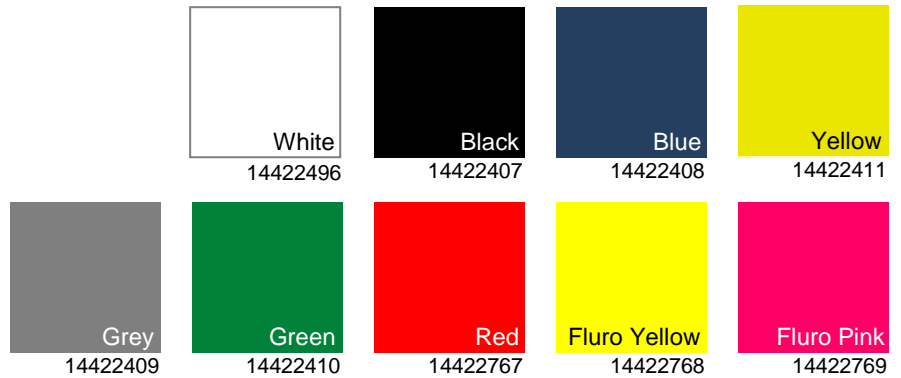

Insignia Cloth and Assorted Tapes

Insignia Cloth

Adhesive Insignia Cloth at 137cm wide x 45.72m rolls

Slit Insignia Cloth

Adhesive Insignia Cloth - 45.72m rolls. White, Black and Blue in Hi-Tack Premium Adhesive quality.

Description	Size	Code
White, Black, Grey, Red, Blue	1"	Specify Colour
White, Black, Grey, Blue	2"	Specify Colour
White, Black, Grey, Blue	3"	Specify Colour
White, Black, Grey, Blue	4"	Specify Colour

Dacron, Hydranet & Spinnaker Tapes

Description	Size	Code
Dacron White 4oz	1"	14428010
	1.5"	14428018
	2"	14428020
	2.5"	14428028
	3"	14428030
Dacron White 5.6oz	2"	14428420
	2.5"	14428428
	3"	14428430
	4"	14428440
	5"	14428450
	6"	14428452
Dacron White 7.0oz	2.5"	14428625
	3"	14428630
	4"	14428640
	5"	14428650
	6"	14428660
	8"	14428680
Dacron White 8oz	2.5"	14428825
	3"	14428830
	4"	14428840
	5"	14428850
	6"	14428860
	8"	14428880
	10"	14428900

NB: Colour variations may occur between screen/print images and the actual fabric. For more information please call our FREEPHONE or contact your local Bridon Account Manager.