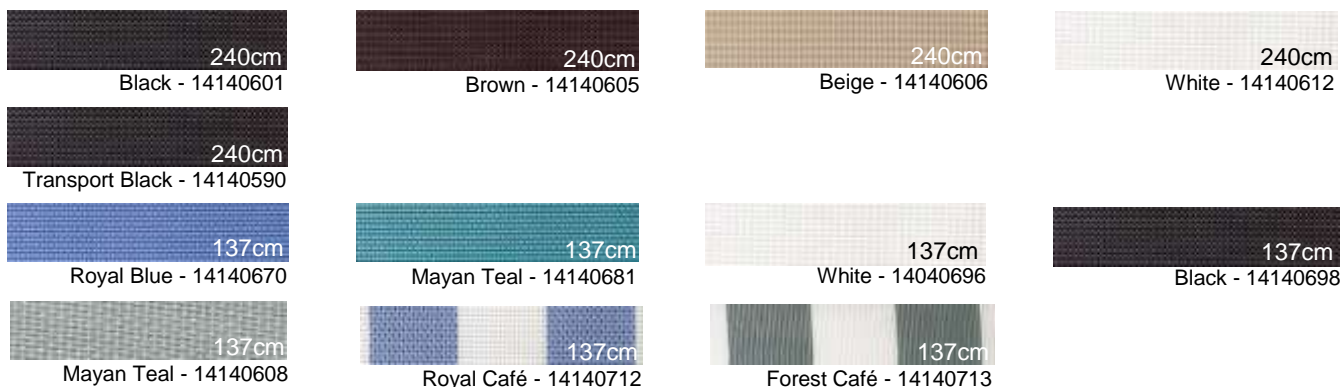

Mesh Fabric

Textilene Outdoor Mesh

Textilene is a durable and versatile option for many outdoor applications from furniture to trampoline safety mats. Available in 2 widths; 240cm & 137cm

Insect Mesh

Light weight durable mesh screen suitable for tent applications.

Description	Size		Code
Grey	4'	1.22cm	14504421
Black	5'	1.52cm	14504423
Black	6'	1.83cm	14504426
Black	7'	2.14cm	14504428

Sports Fabric & Netting

Quality nets, mesh and PVC products will help make your sport more enjoyable through more durable and better performing equipment.

Tramp Mesh

Description	Unit	Code
Trampoline Mesh	74"	14508820
Trampoline Mesh	165"	14508822

NB: Bridon can also assist with PVC fabric suitable for safety pads and Tramp covers. Refer to Page 6-7.