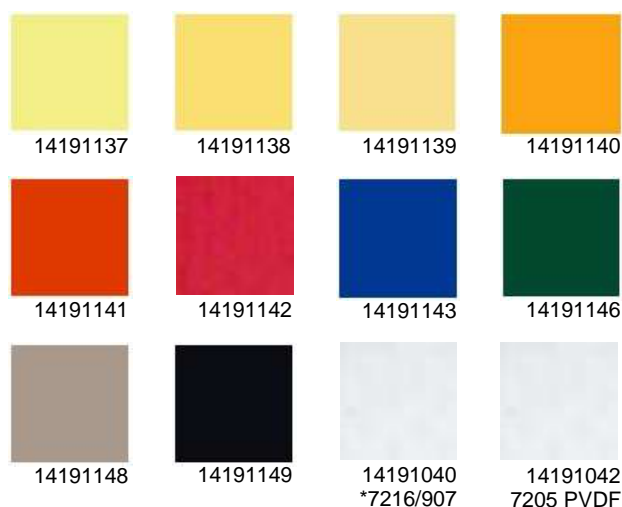

Tent & Structural PVC

Made in Germany, Mehler Polymar are used and trusted throughout the world for the construction of large format marquees.

Roll Size	Weight (gsm)	Temp Resistance	Tear Resistance (N/5cm)	Tensile Resistance (Din 53363)	Flame Retardant (BS 7837)
250cm x 50m	680gsm *650gsm	-30°C/+70°C	3000/3000	300/300 N	Pass