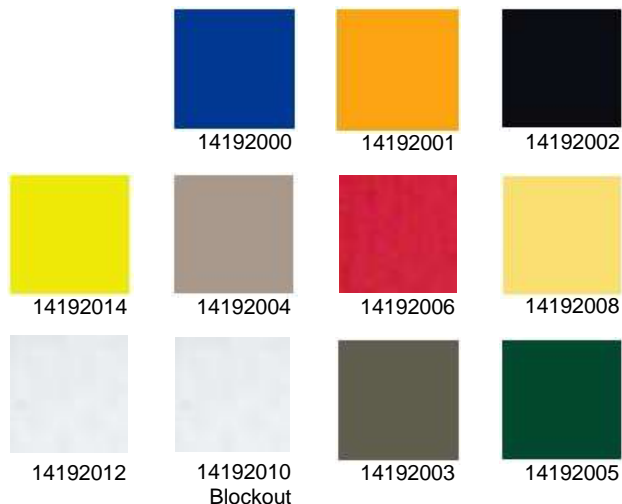

GRK AP1000 PVC Fire Retardant

GRK AP1000 is an all-purpose PVC using reinforced polyester twisted fabric (1000 denier). It offers excellent physical properties such as surface durability and pollution resistance. Other qualities include the prevention of discoloration from UV, resistance to cold cracking, Flame Retardant treatment (NFPA 701) convenient 2.5m width and 3 year U.V. warranty.

Roll Size	Yarn Dtex	Thickness (mm)	Weight (gsm)	UV Warranty	Tear Strength (DIN 53363)	Tensile Strength (DIN 53354)	Flame Retardant (NFPA 701)
250cm x 40m	1100	0.53	610	3 years	360/270 N	2060/2050	Pass