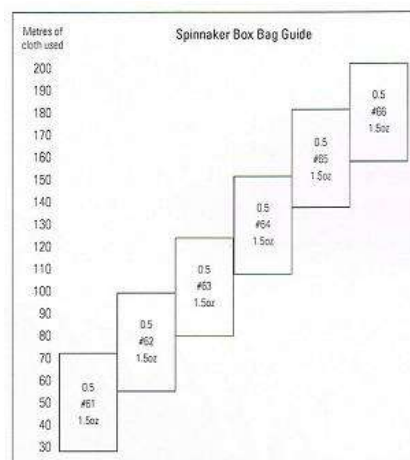

Snuffers / Sail Bags

Spinnaker Box Sail Bags

Grey Spinnaker Box Sail Bags

Description	Size	Unit	Code
#61 Small	14"H x 22"L x 15"W	1	14425656
#62 Medium	16"H x 26"L x 18"W	1	14425657
#63 Large	18"H x 34"L x 20"W	1	14425658
#64 X Large	21"H x 39"L x 21"W	1	14425659
#65 XX Large	24"H x 43"L x 22"W	1	14425660
#66 XXX Large	26"H x 48"L x 24"W	1	14425661